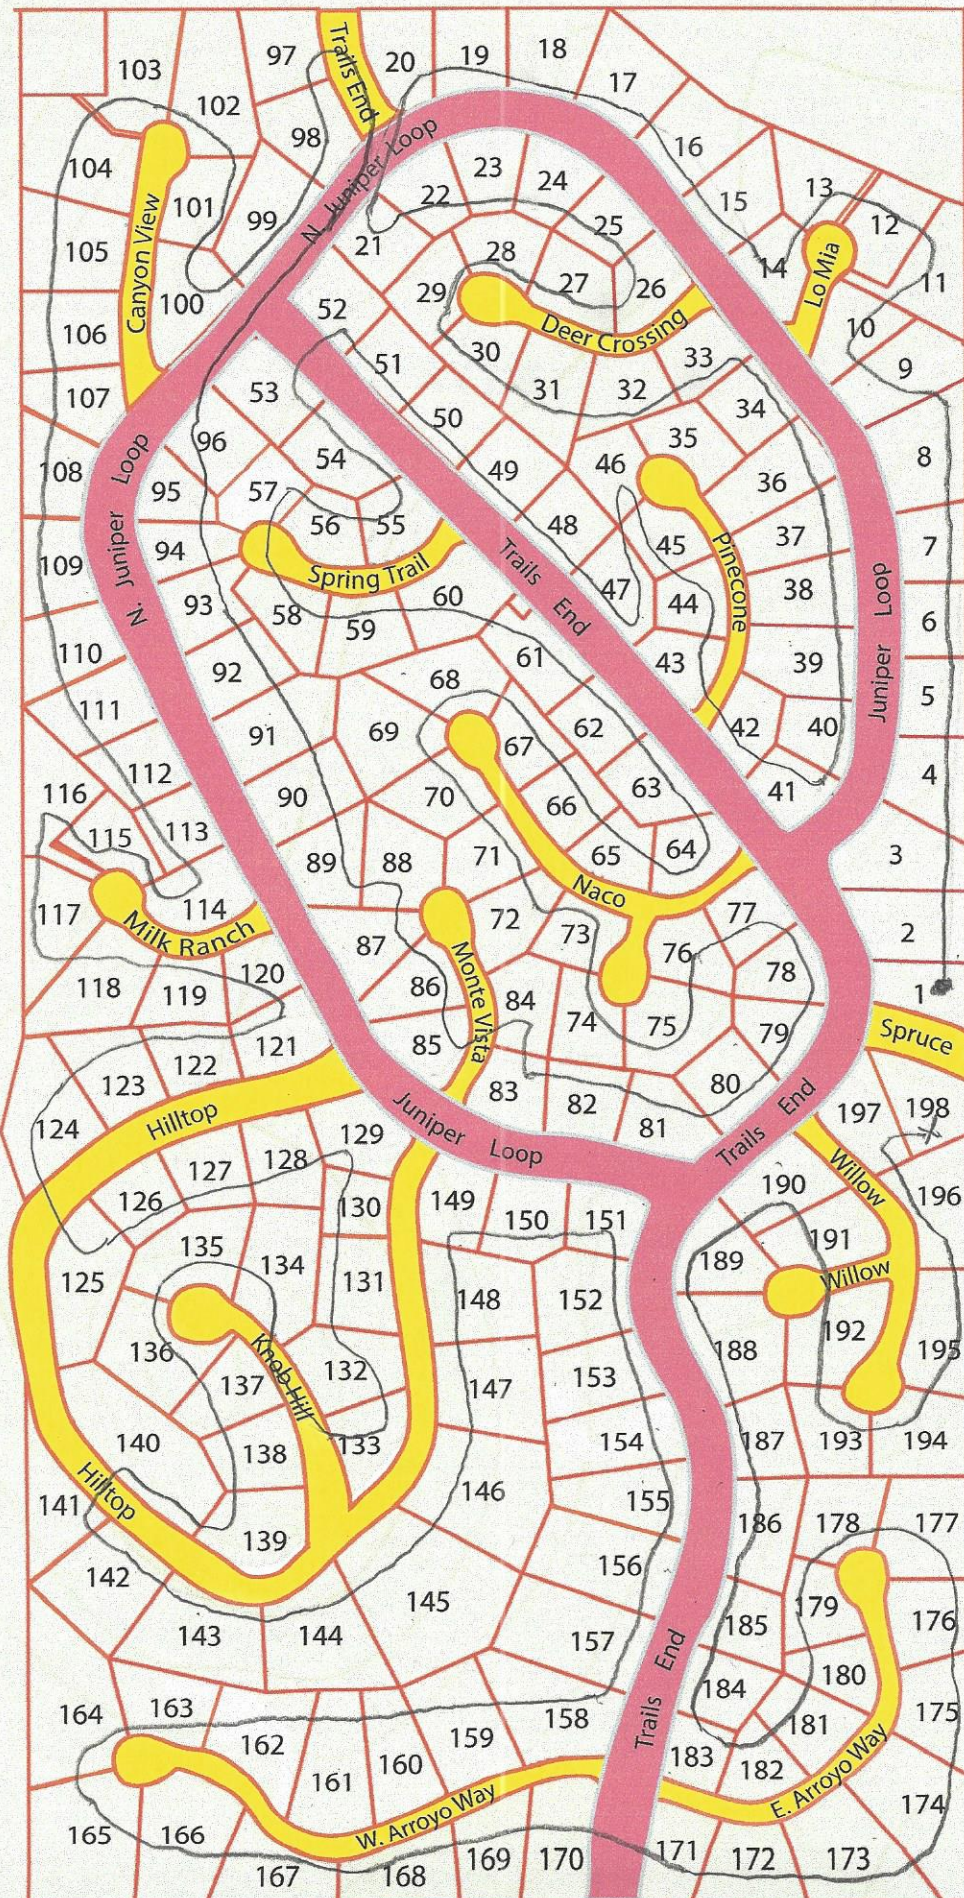

LOT NUMBER  
SEQUENCE  
LAYOUT  
MAP

START  
END

HOA Road  
County Road

**PORTAL III**  
Pine, Arizona

Lot Map Reference Only Contact Gila County for Accuracy